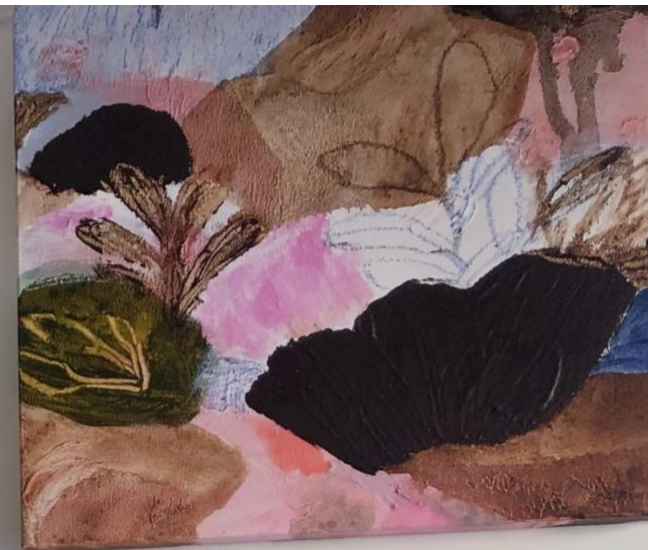

JO DYER

botanical extracts
The Corner Store Gallery

Jo Dyer – Botanical Extracts

The Corner Store Gallery

382 Summer Street Orange NSW 2800 | www.cornerstoregallery.com

August 18 - 28, 2021 | Online Sales Launch 8pm August 17

This series of works explores the theme of belonging through the recurring motif of banksia integrifolia foliage, which is drawn, painted or scraped back into each artwork. Banksia integrifolia, or Coast Banksia is common along Newcastle's coast and streets and the foliage of this plant is symbolic for me. I planted one of these trees on my birthday in dad's garden after he died. This is my sister's garden now, so it's where my nephews play. The familiarity of this iconic plant, and seeing it every day in my neighbourhood, connects me to my own sense of belonging. Having a sense of belonging is something that I realise I actively need to cultivate for myself, and reconnecting to nature and making art are part of this active process for me.