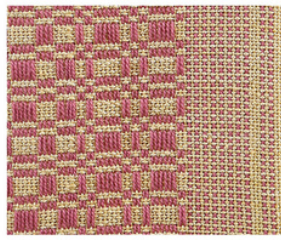

MINI SERIES **ART PRIZE**