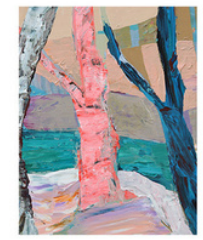

MINI SERIES **ART PRIZE**