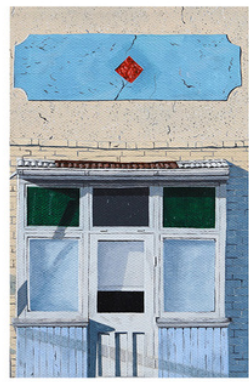

MINI SERIES **ART PRIZE**